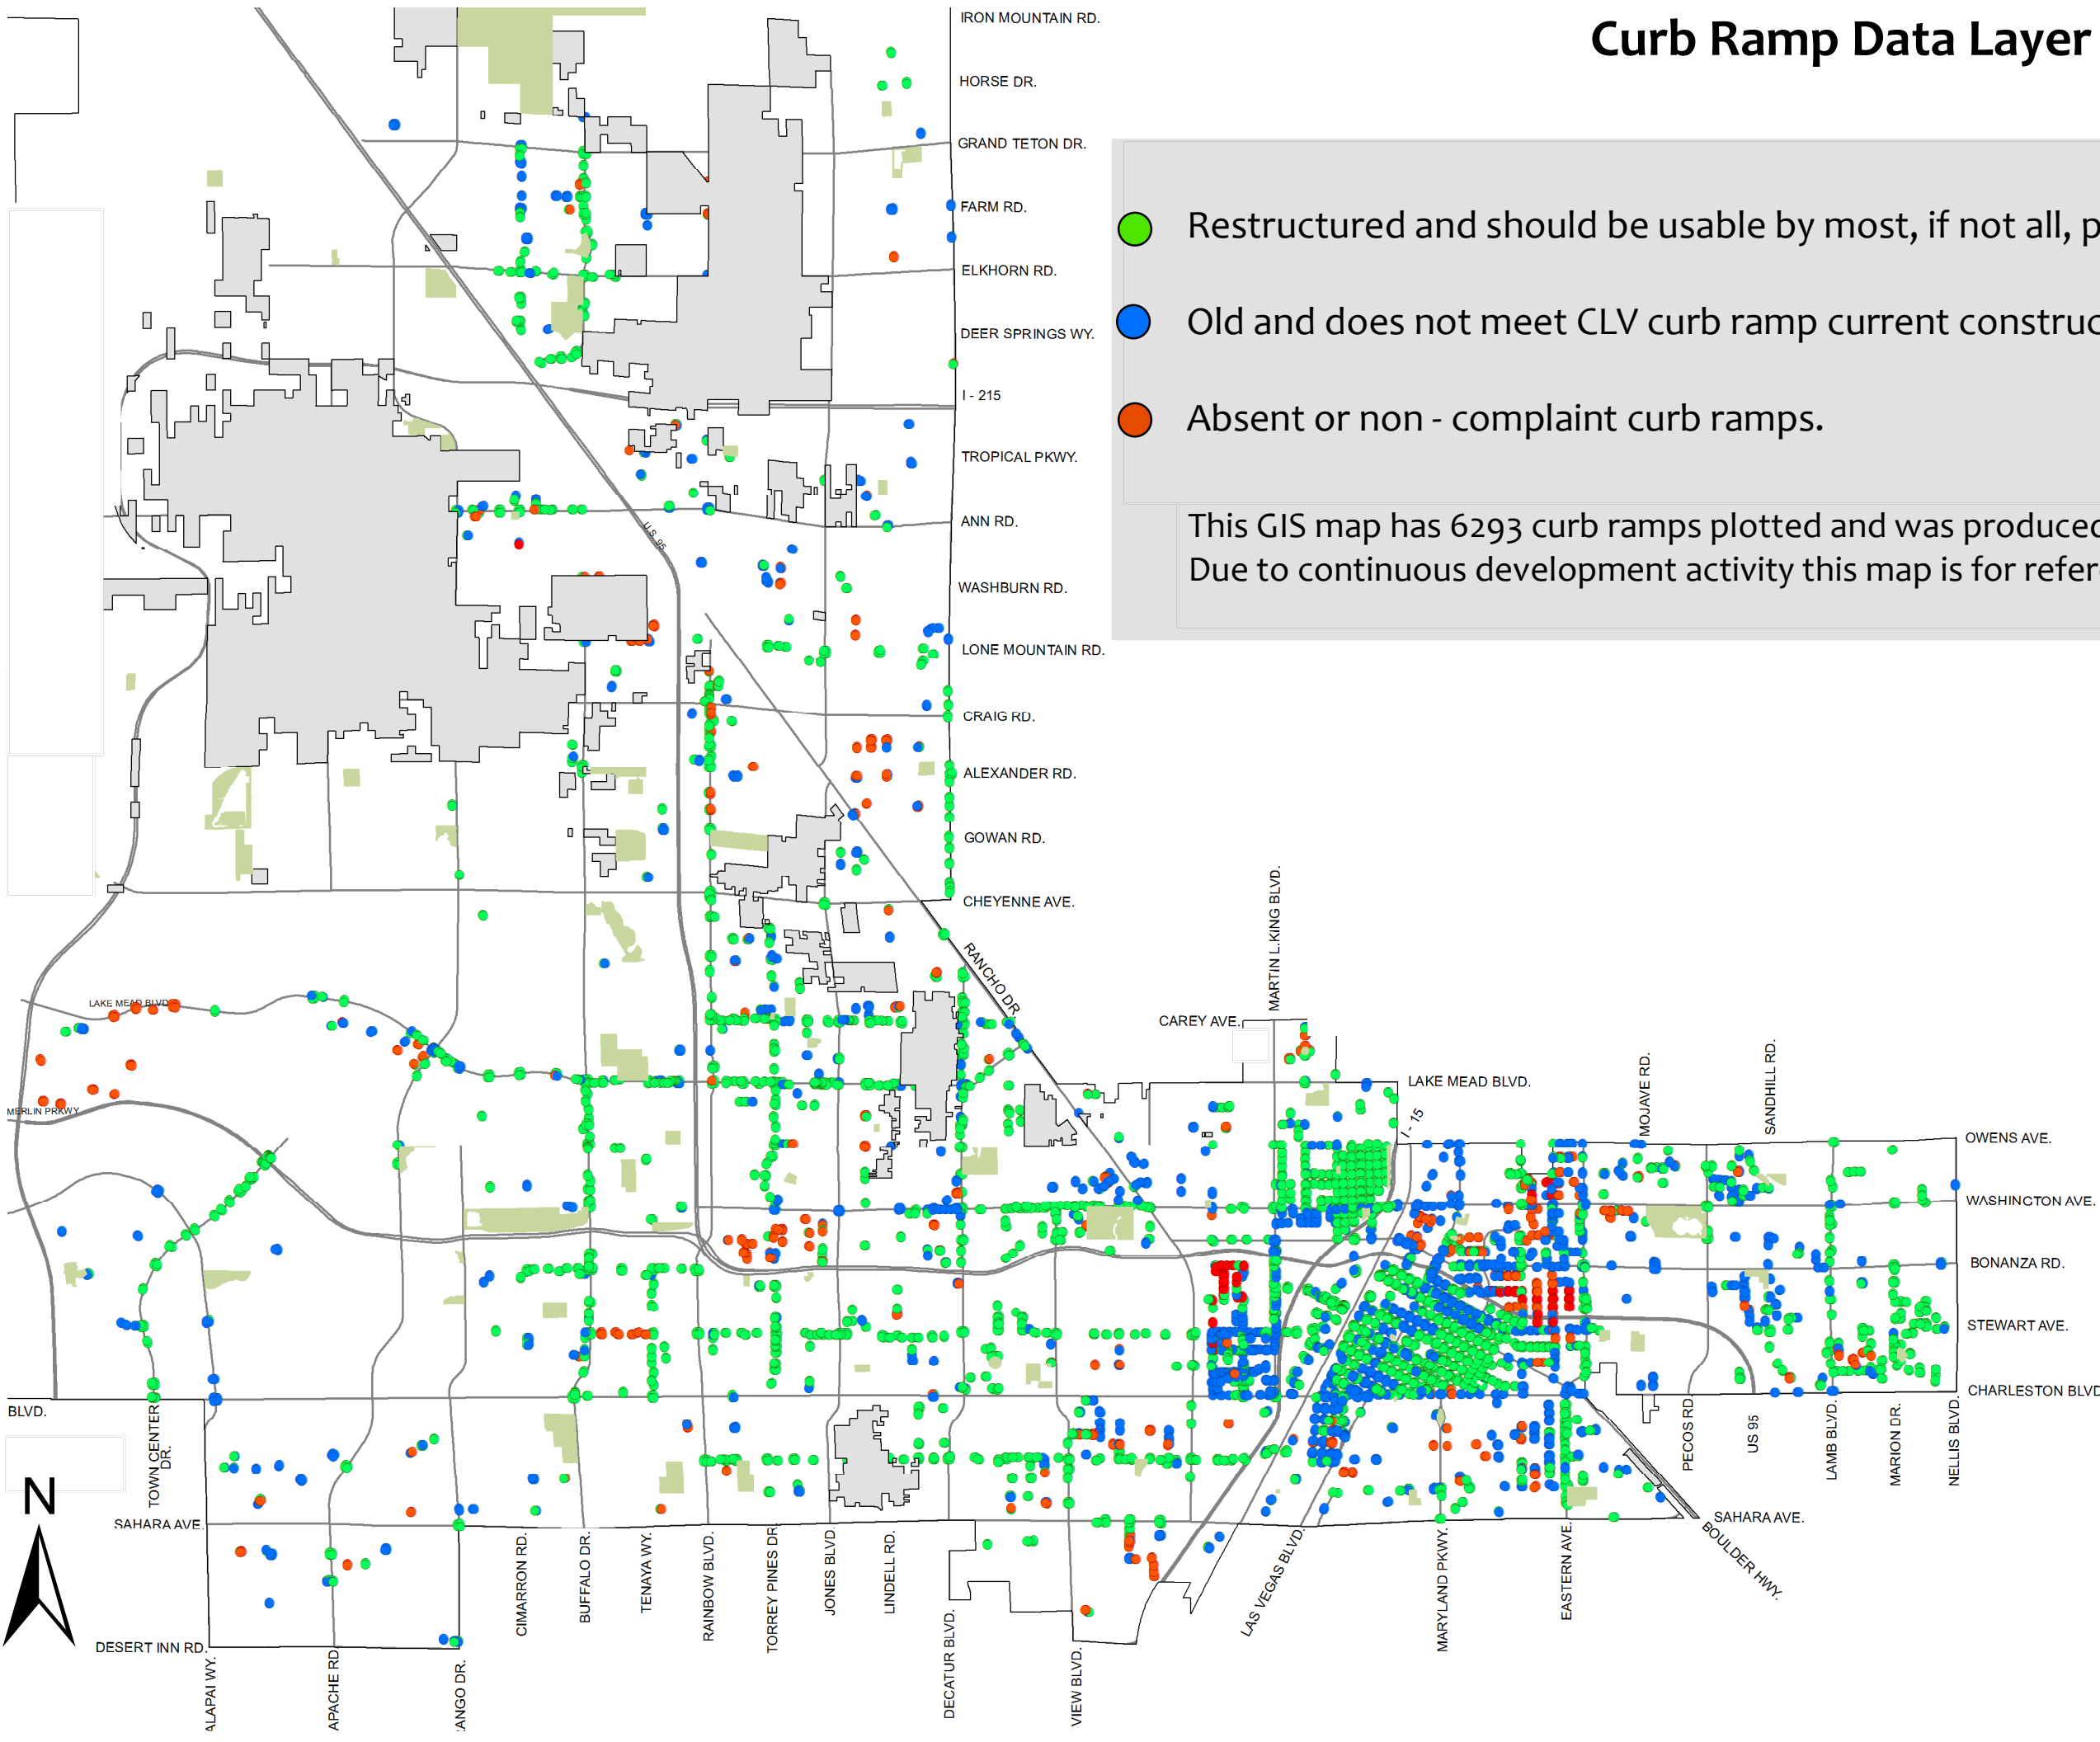

Curb Ramp Data Layer

-  Restructured and should be usable by most, if not all, people with disabilities.
-  Old and does not meet CLV curb ramp current construction standards.
-  Absent or non-complaint curb ramps.

This GIS map has 6293 curb ramps plotted and was produced only to meet the needs of the City. Due to continuous development activity this map is for reference only.

Geographic Information System

Date: Monday, May 1, 2017

Path: N:\ADA\ADA_GIS\MapLayouts\ADA_Update.mxd