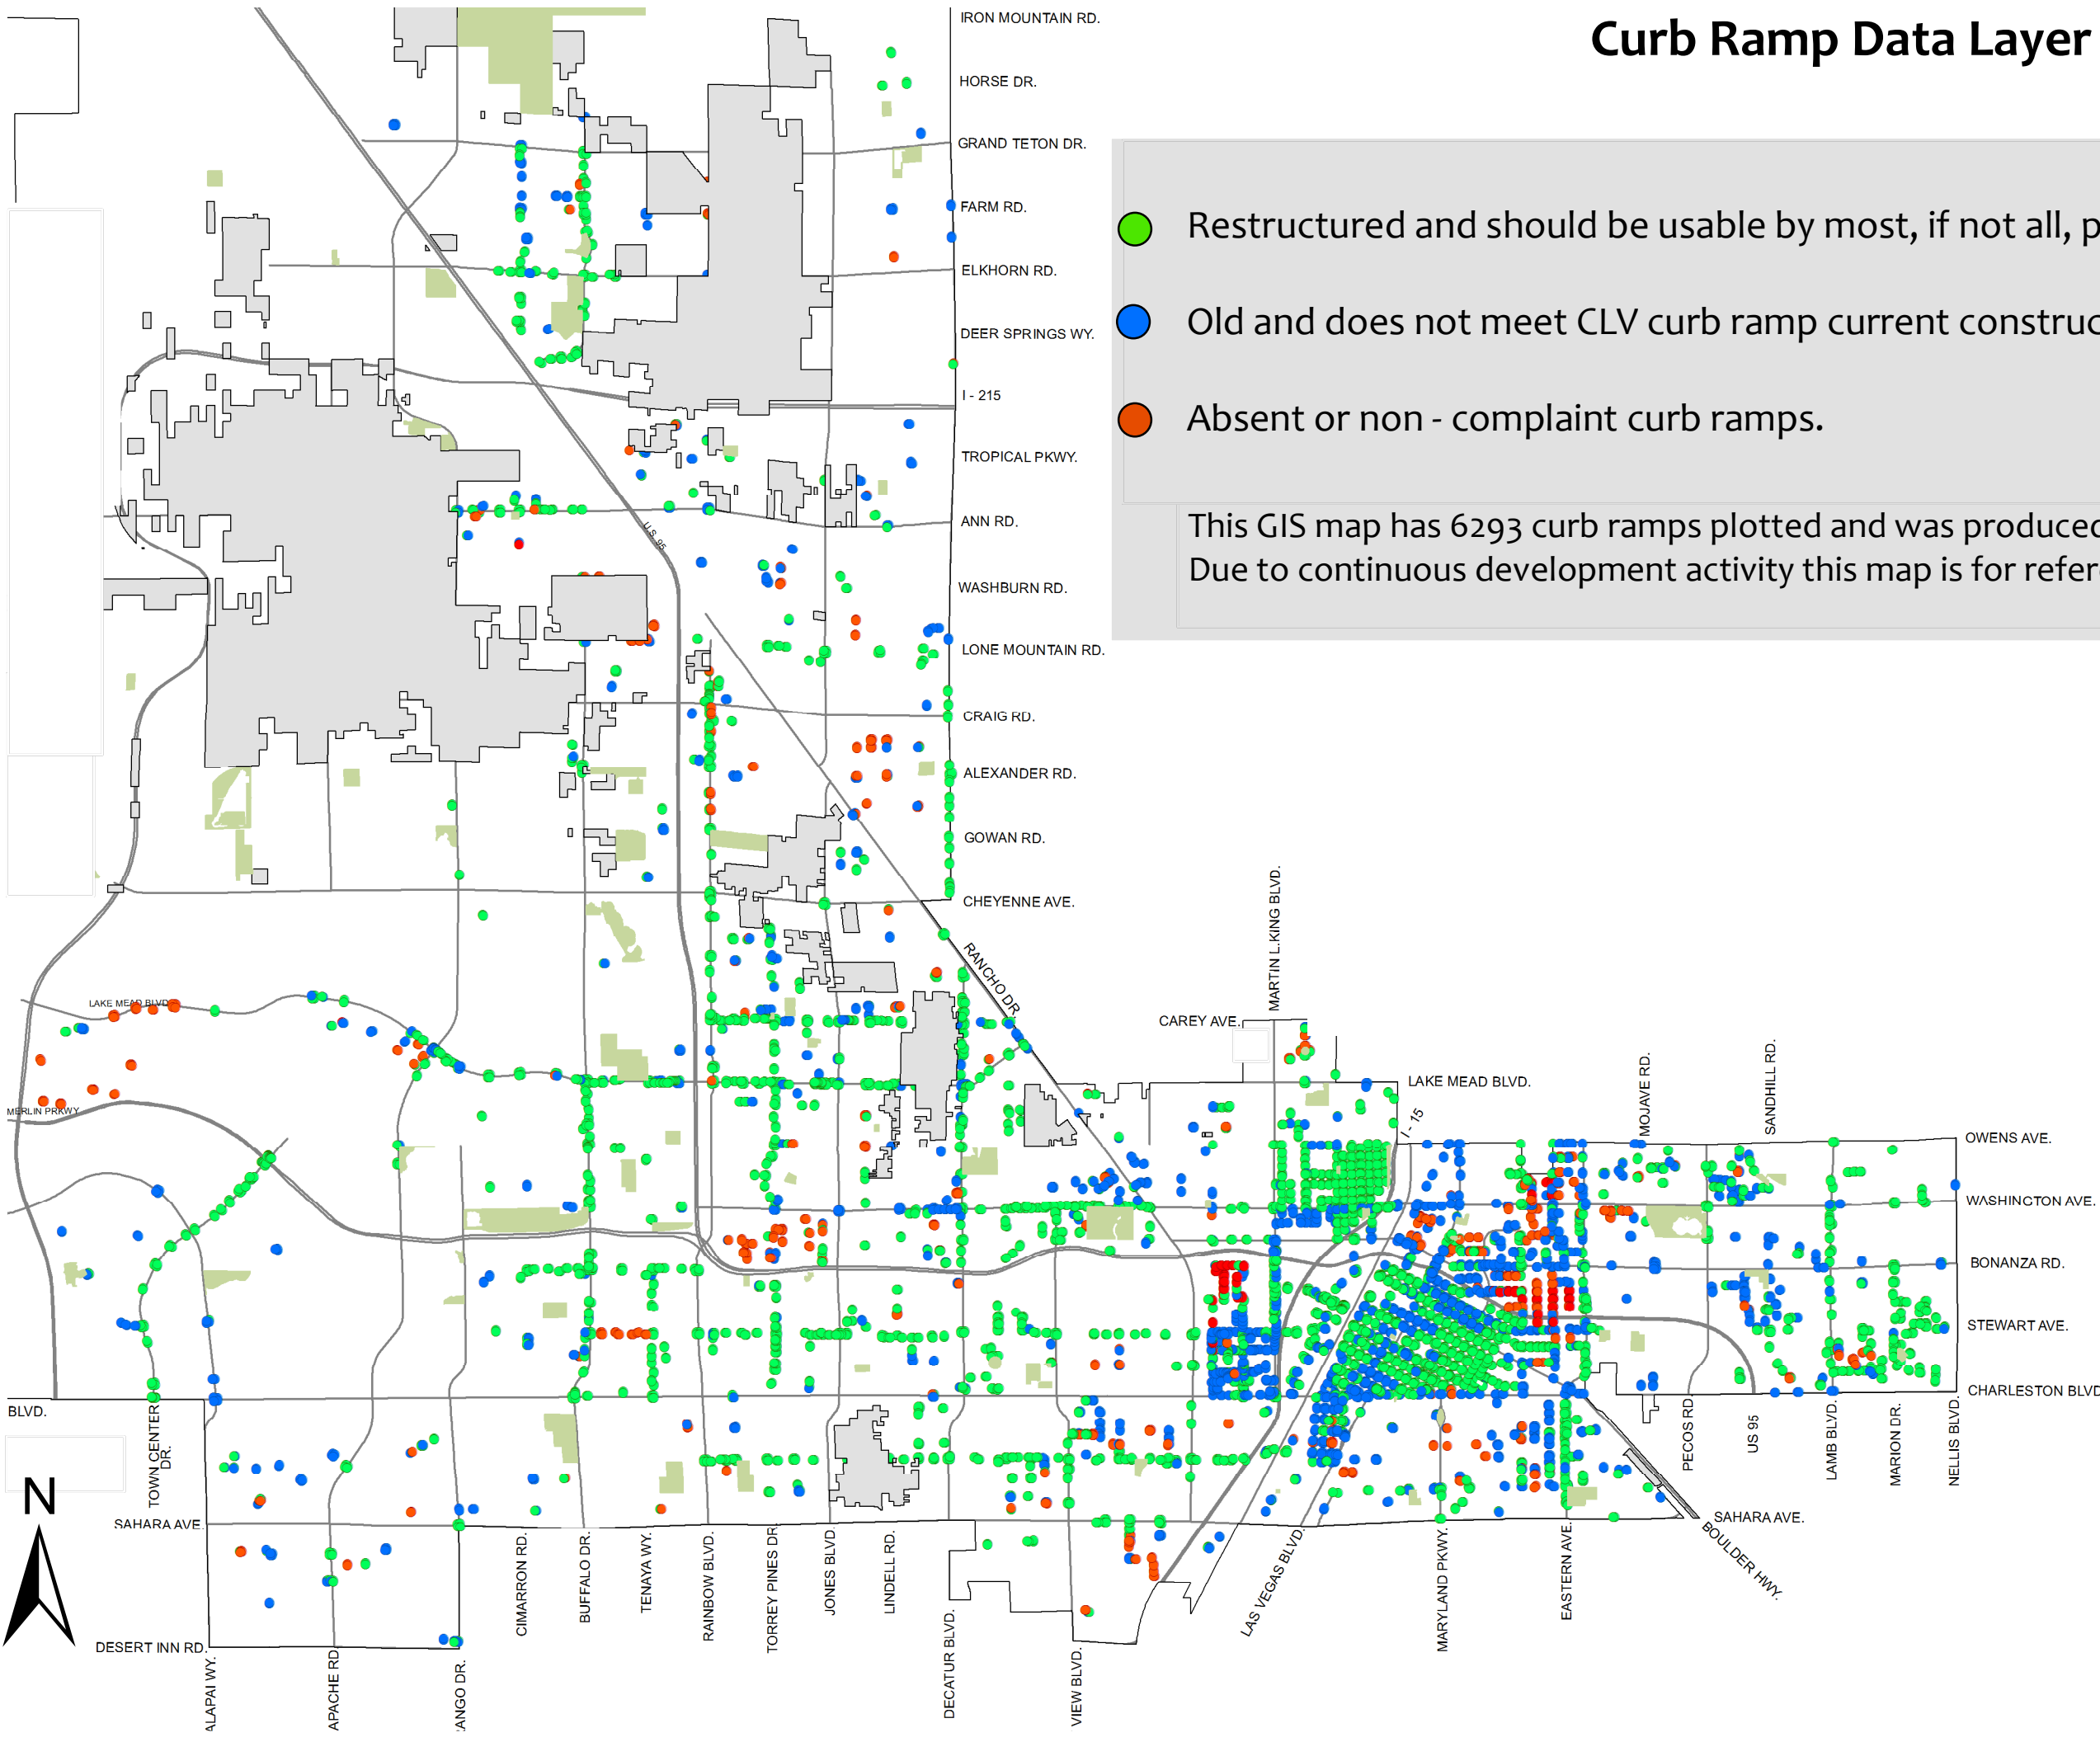

# Curb Ramp Data Layer

- Restructured and should be usable by most, if not all, people with disabilities.
- Old and does not meet CLV curb ramp current construction standards.
- Absent or non-complaint curb ramps.

This GIS map has 6293 curb ramps plotted and was produced only to meet the needs of the City. Due to continuous development activity this map is for reference only.

Geographic Information System

Date: Monday, May 1, 2017

Path: N:\ADA\ADA\_GIS\MapLayouts\ADA\_Update.mxd