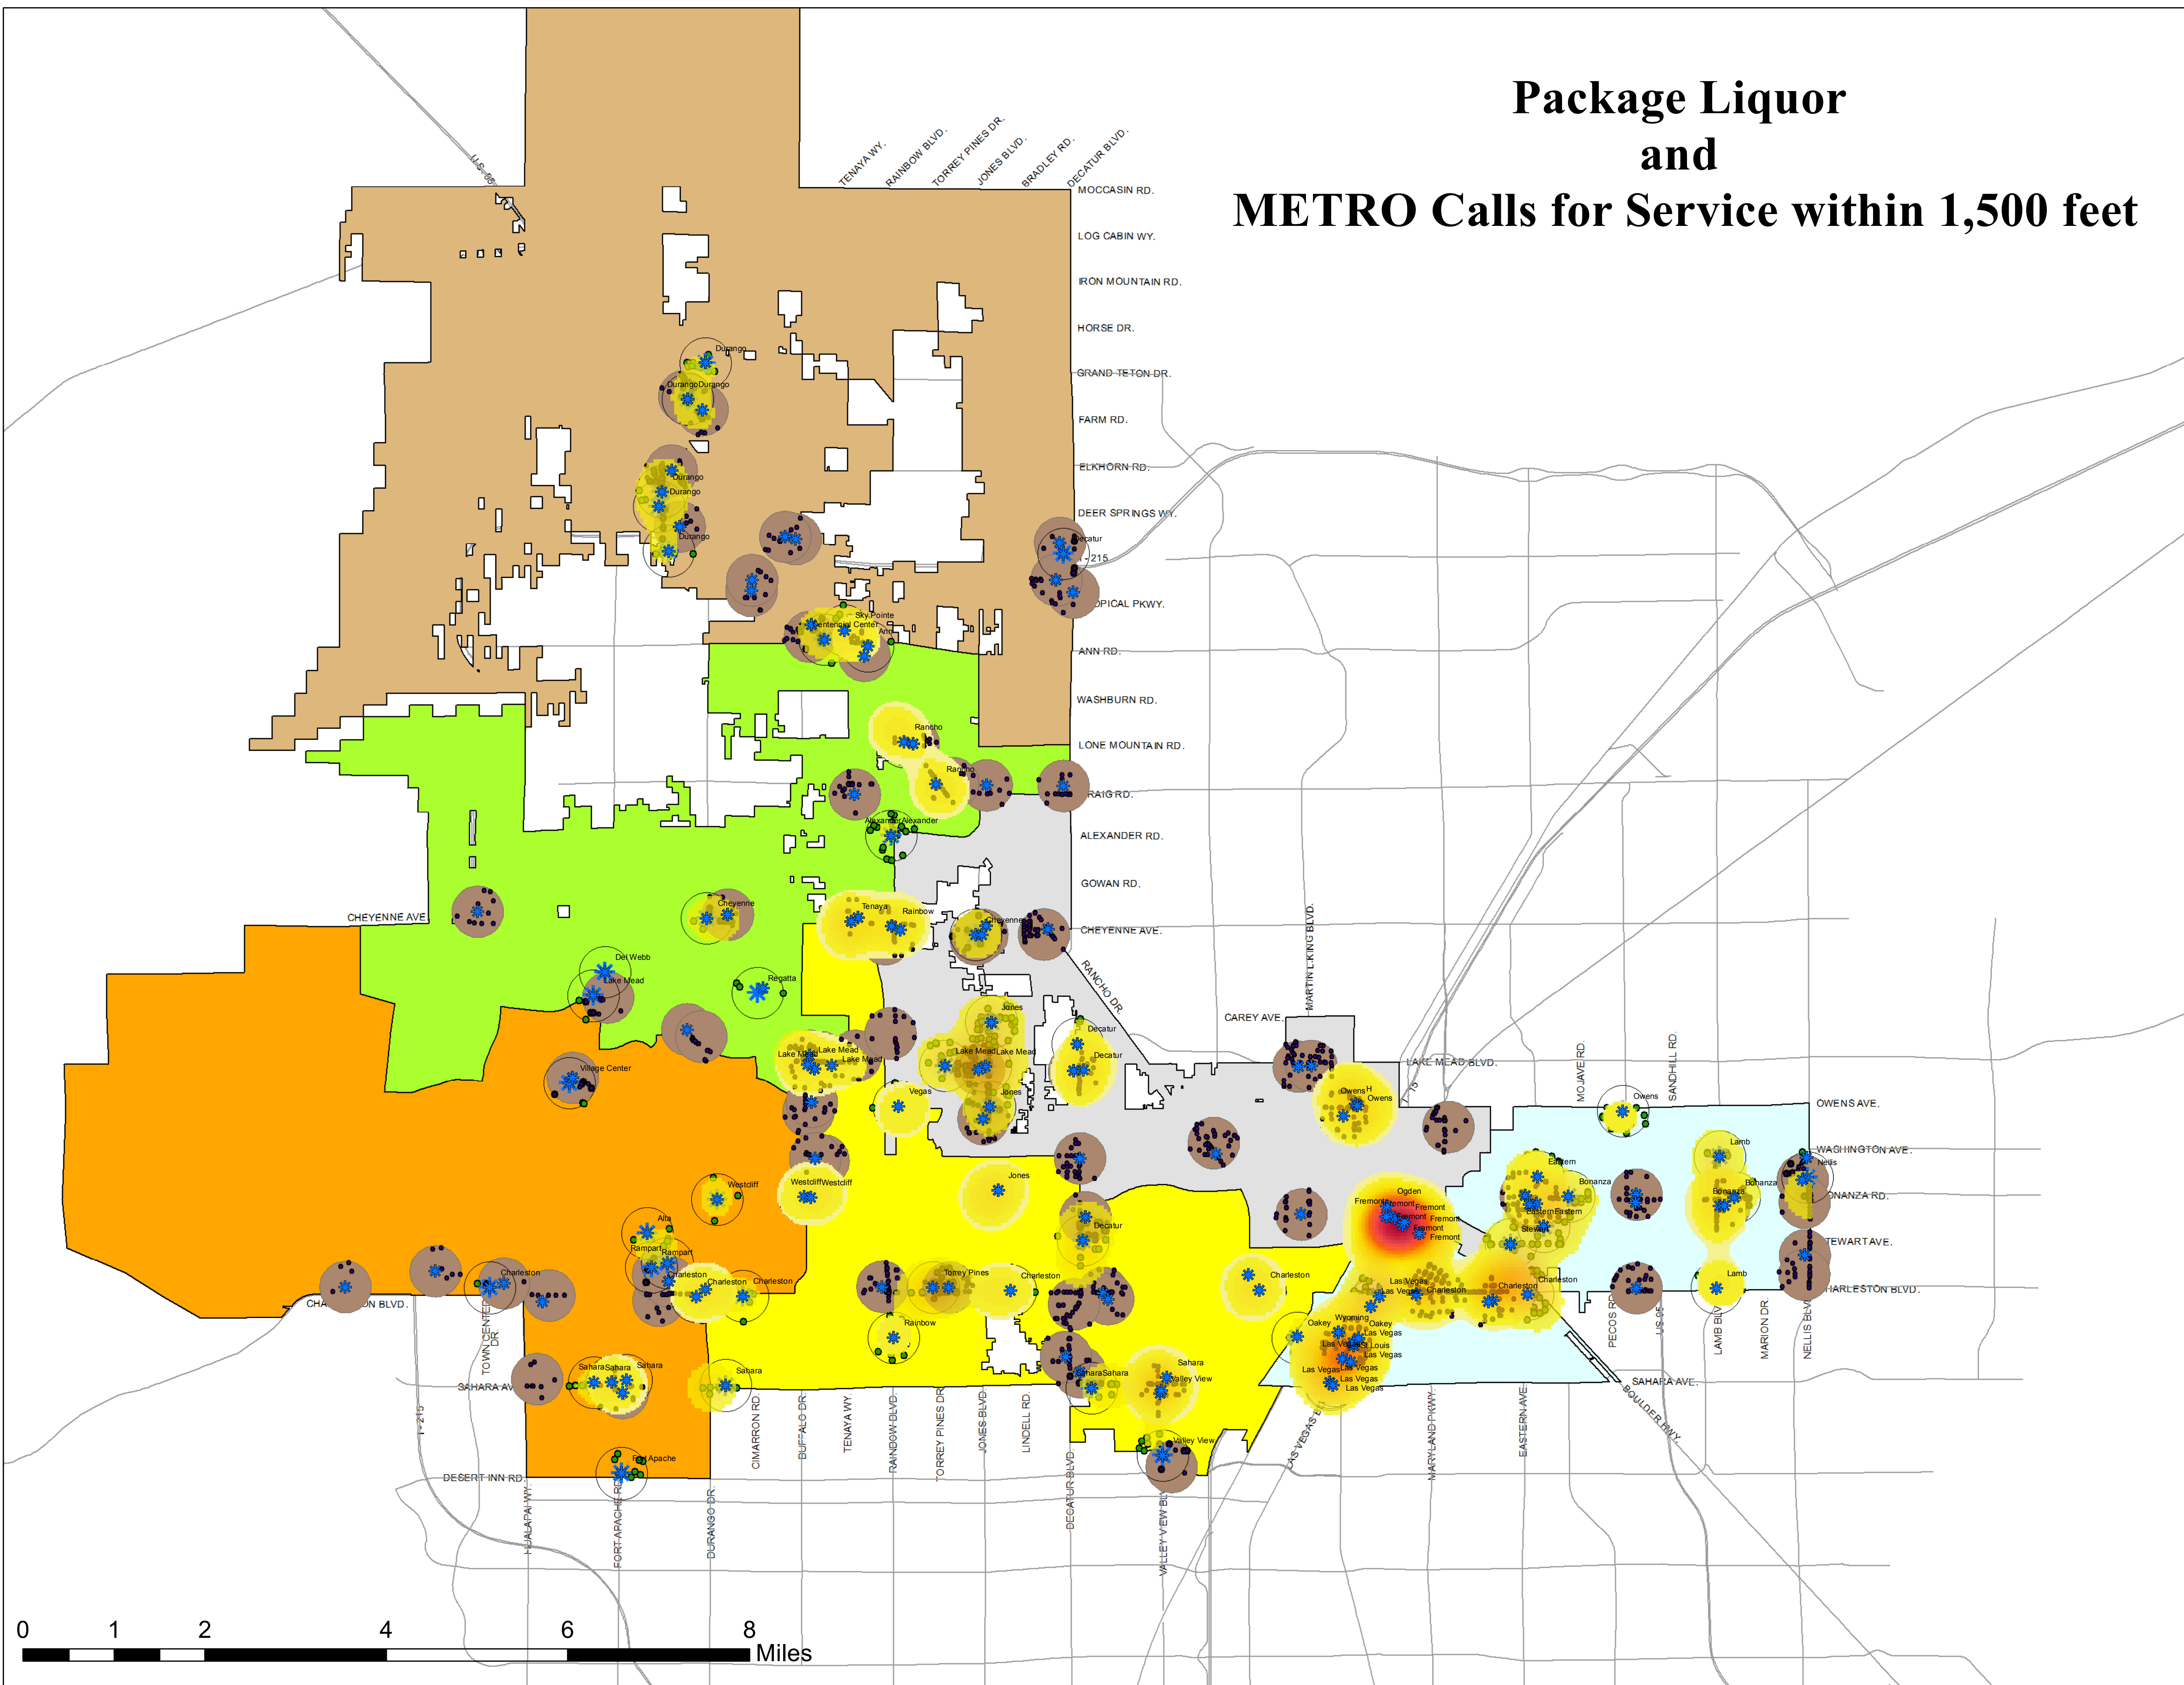

Package Liquor and METRO Calls for Service within 1,500 feet

Metro Call For Services
Violent Crimes

Package Liquor
Off-Sale

1500 foot buffer

City Limits

GIS maps are normally produced only to meet the needs of the City. Due to continuous development activity this map is for reference only.
Geographic Information System
 Planning & Development Dept.
 702-229-6301